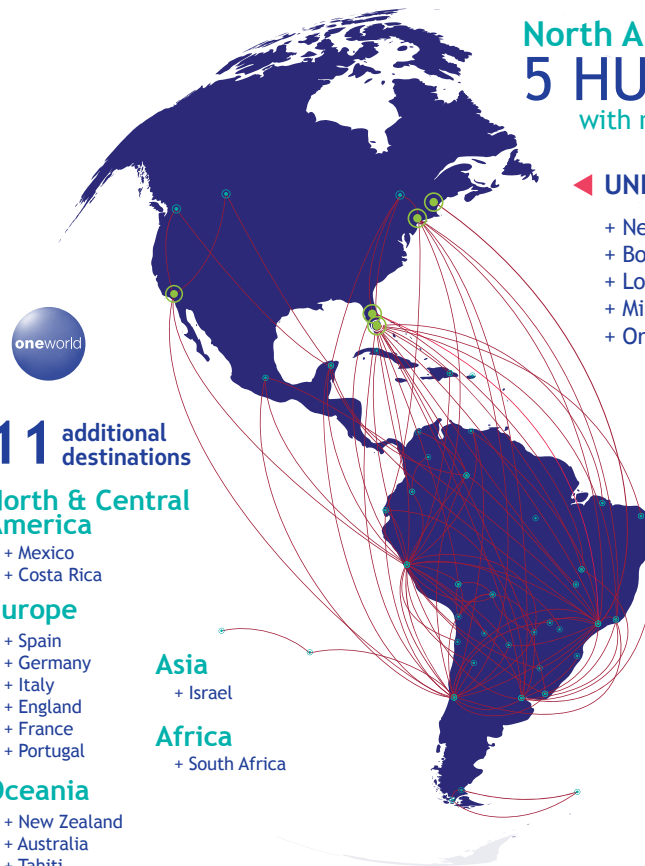

1,300
daily flights

North America
5 HUBS
with non-stop flights

◀ **UNITED STATES**

- + New York
- + Boston
- + Los Angeles
- + Miami
- + Orlando

11 additional destinations

North & Central America

- + Mexico
- + Costa Rica

Europe

- + Spain
- + Germany
- + Italy
- + England
- + France
- + Portugal

Asia

- + Israel

Africa

- + South Africa

Oceania

- + New Zealand
- + Australia
- + Tahiti

Destination *overview*

5 destinations in
Ecuador

18 destinations in
Peru

16 destinations in
Chile

14 destinations in
Colombia

42 destinations in
Brazil

14 destinations in
Argentina

DISCOVER
BRAZIL

RIO DE JANEIRO

FOZ DO IGUAÇU

SÃO PAULO

SALVADOR

RECIFE

DISCOVER
ARGENTINA

ARGENTINA

Area