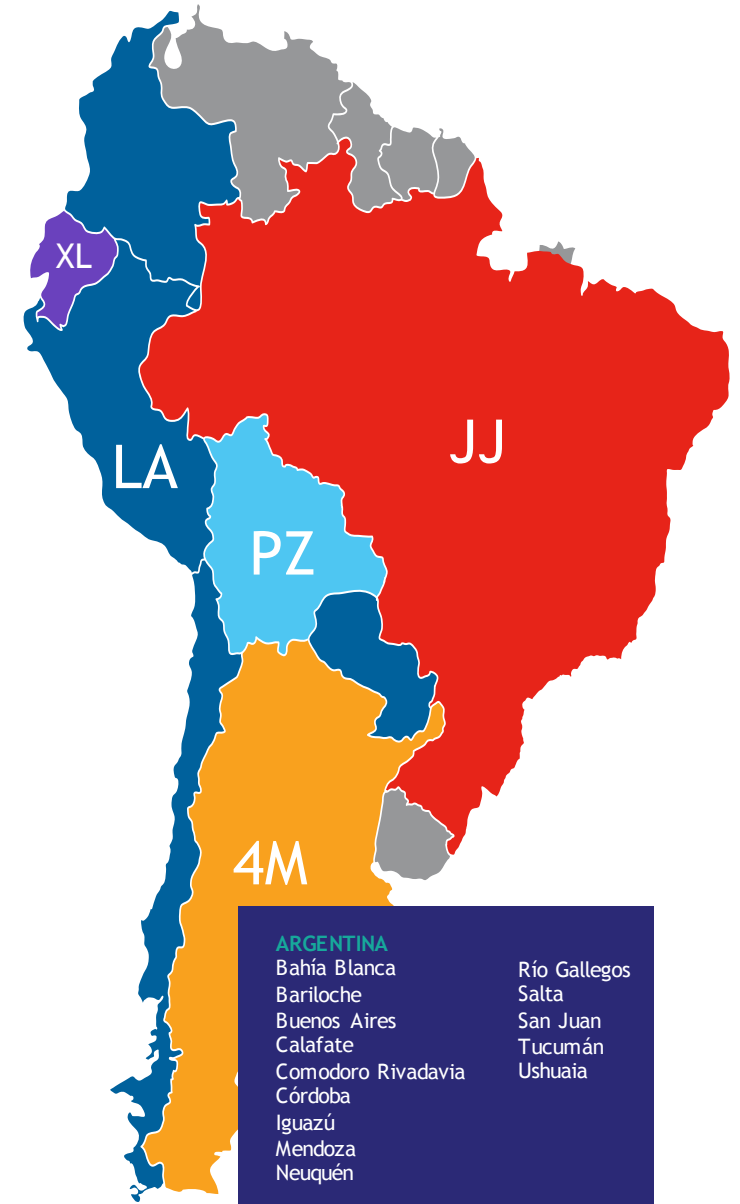

* domestic destinations

LATAM Quick Facts - *Home Markets*

5 destinations in
Ecuador

18 destinations in
Peru

16 destinations in
Chile

14 destinations in
Colombia

42 destinations in
Brazil

14 destinations in
Argentina

Together we are *South America*

Destination network

LATAM Airlines offer passengers access to the largest network of destinations and the best connections in South America. We serve more than 140 destinations within Brazil, Colombia, Chile, Argentina, Peru, Ecuador and Paraguay.

A bigger Network within South America

COLOMBIA	PERU	CHILE
Barranquilla	Arequipa	Antofagasta
Bogotá	Ayacucho	Arica
Bucaramanga	Cajamarca	Balmaceda
Cali	Chiclayo	Calama
Cartagena	Cusco	Castro
Cúcuta	Iquitos	Concepción
Leticia	Jaén	Copiapó
Medellín	Jauja	Iquique
Montería	Juliaca	Isla De Pascua
Pereira	Lima	La Serena
San Andrés	Piura	Osorno
Santa Marta	Pucallpa	Puerto Montt
Valledupar	Puerto Maldonado	Puerto Natales
Yopal	Tacna	Punta Arenas
		Santiago De Chile
		Temuco
		Valdivia

ECUADOR
Baltra
Cuenca
Galápagos
Guayaquil
Quito
San Cristóbal

PARAGUAY
Asunción
Ciudad Del Este

BOLIVIA
La Paz

BRAZIL		
Bauru	Fortaleza	Recife
Belem	Jaguaruna	Maceió
Belo Horizonte	João Pessoa	Ribeirão Preto
Boa Vista	Joinville	Rio Branco
Brasília	Londrina	Rio De Janeiro
Campo Grande	Macapá	Salvador
Cuiabá	Manaus	Santarém
Curitiba	Marabá	São Luis
Florianópolis	Natal	São Paulo
Foz Do Iguaçu	Palmas	São José do Rio Preto
Goiania	Porto Alegre	Teresina
Ilheus	Porto Seguro	Tres Lagoas
Imperatriz	Porto Velho	Uberlandia
		Vitoria